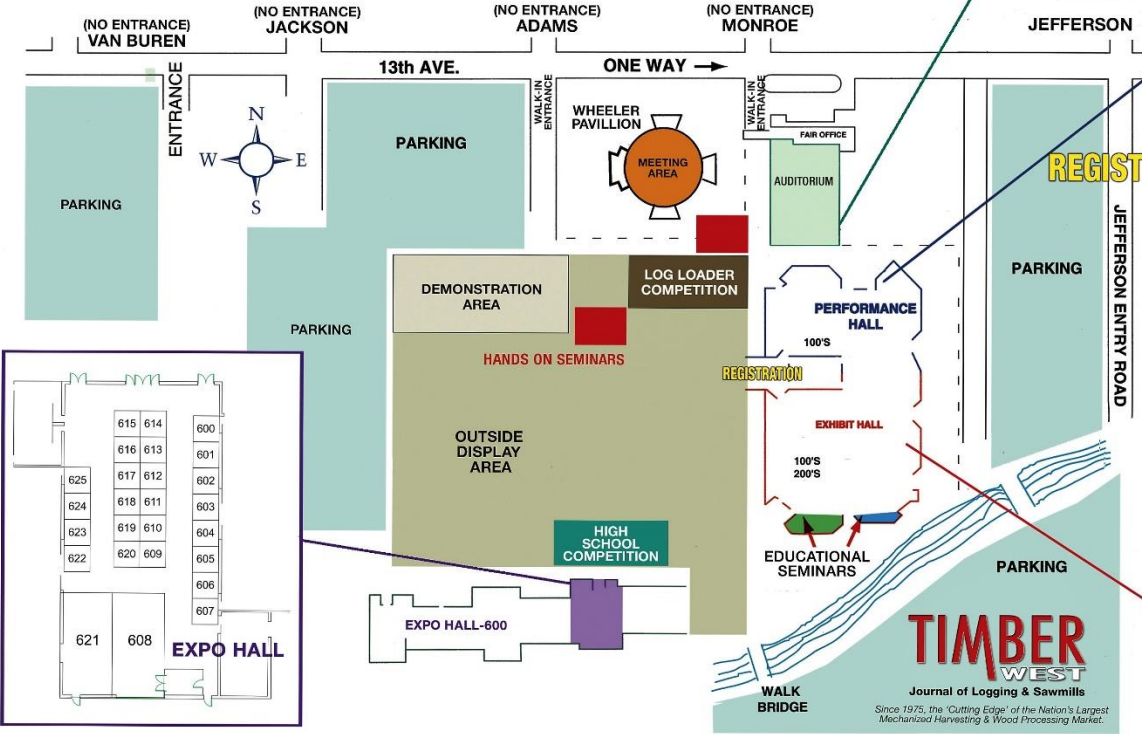

www.oregonloggingconference.com

HANDS ON SEMINARS

WHEELER PAVILION
THURSDAY & FRIDAY
 Breakfast
THURSDAY
 AM & PM Program Meetings
FRIDAY Seminars
 AM - Oregon Forest Practices
 PM - Business Seminars

SW MEETING ROOM EXHIBIT HALL
FRIDAY AM & PM
 Business Seminars

SE MEETING ROOM EXHIBIT HALL
FRIDAY AM & PM
 Washington Forest Practice Seminar

TIMBER WEST
 Journal of Logging & Sawmills
Since 1975, the "Cutting Edge" of the Nation's Largest Mechanized Harvesting & Wood Processing Market.