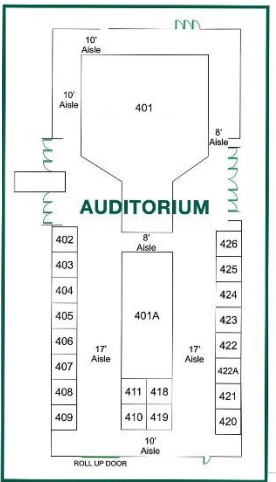

www.oregonloggingconference.com

HANDS ON SEMINARS

WHEELER PAVILION
THURSDAY & FRIDAY
 Breakfast
THURSDAY
 AM & PM Program Meetings
FRIDAY Seminars
 AM - Oregon Forest Practices
 PM - Business Seminars

SW MEETING ROOM EXHIBIT HALL
FRIDAY AM & PM
 Business Seminars