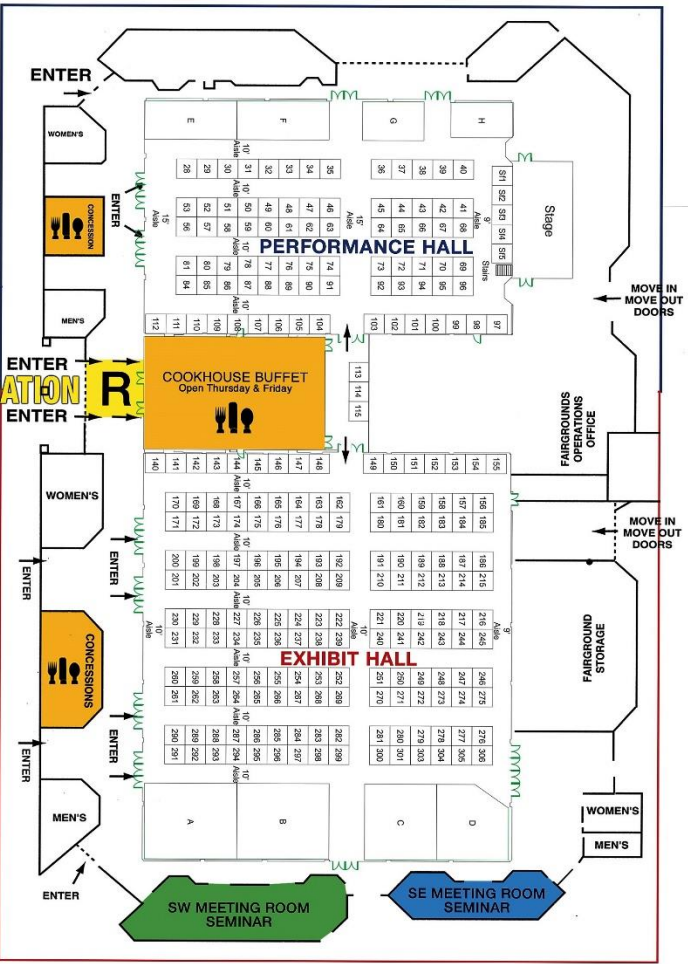

www.oregonloggingconference.com

HANDS ON SEMINARS

WHEELER PAVILION
THURSDAY & FRIDAY
 Breakfast
THURSDAY
 AM & PM Program Meetings
FRIDAY Seminars
 AM - Oregon Forest Practices
 PM - Business Seminars

SW MEETING ROOM EXHIBIT HALL
FRIDAY AM & PM
 Business Seminars

SE MEETING ROOM EXHIBIT HALL
FRIDAY AM & PM
 Washington Forest Practice Seminar

TIMBER WEST
 Journal of Logging & Sawmills
Since 1975, the "Cutting Edge" of the Nation's Largest Mechanized Harvesting & Wood Processing Market.